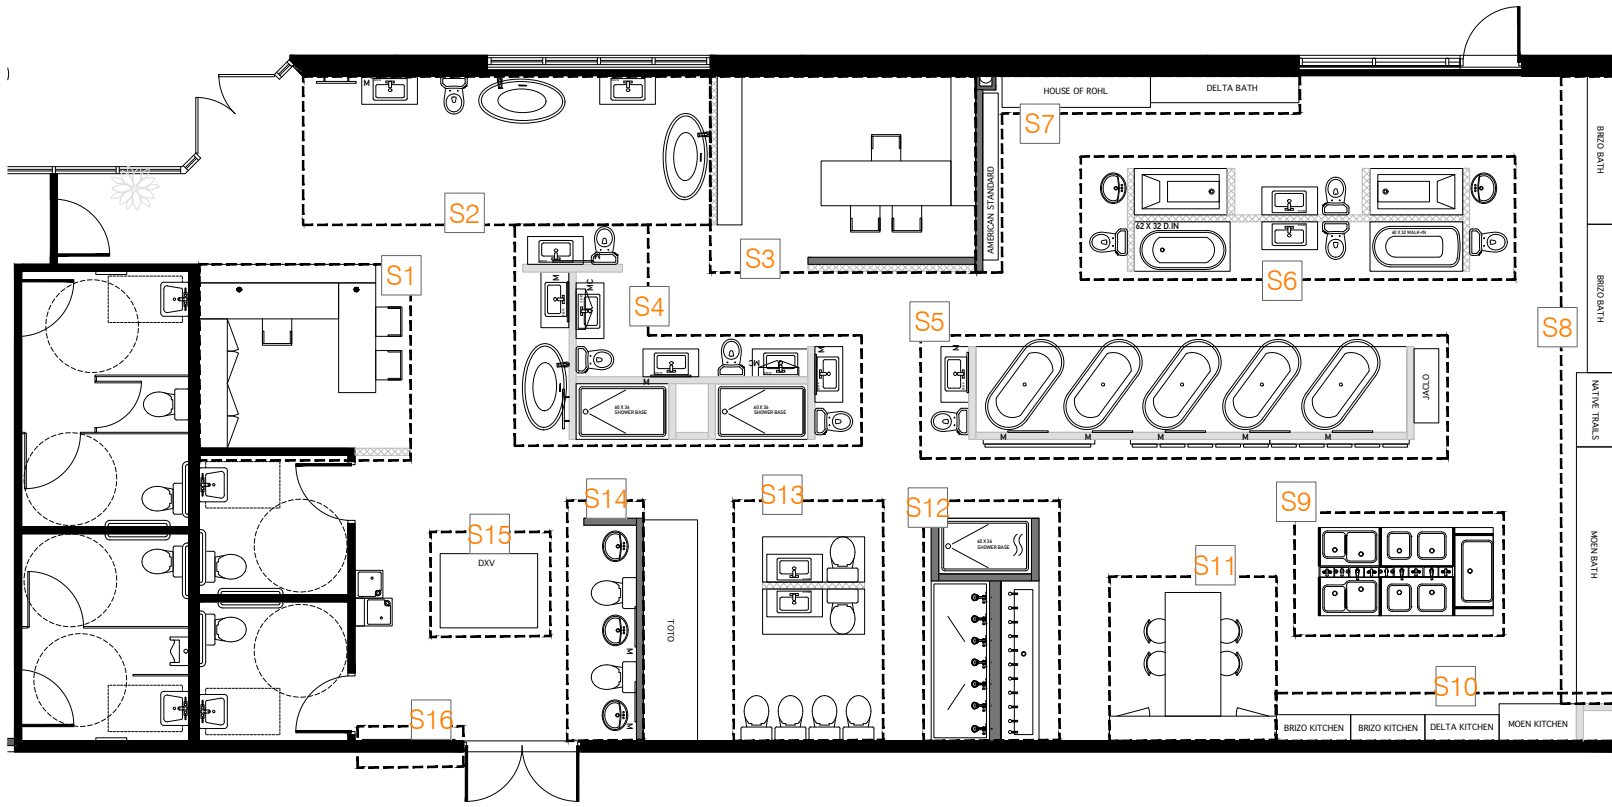

PROJECT RANGE - B

2500 sq. f