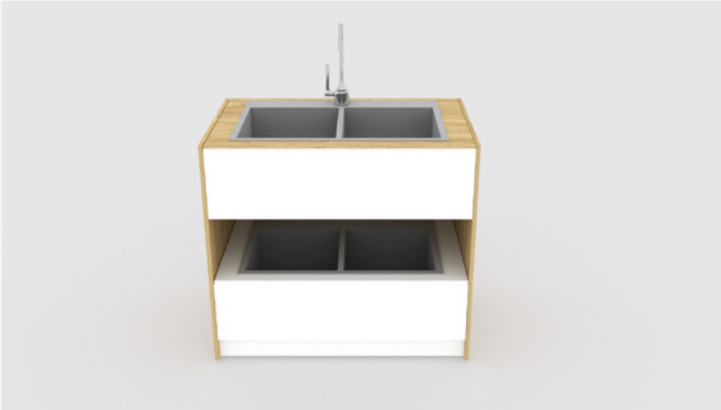

Dimensions: 60" x 42" x 5" / 72" x 42" x 5"

Item : SH..TUP.60 or SH..TUP.72

Product images shown are for illustration purposes only. Actual product may vary.

ALCOVE & DROP IN TUB BASES.

ALCOVE TUB BASE 66" / 78"

Dimensions: 66" x 36" x 24" / 78" x 42" x 24"

Item: SH.ATB.66

Item: SH.ATB.78

DROP IN & UNDERMOUNT TUB BASES 66" / 78"

Dimensions: 66" x 36" x 24" / 78" x 42" x 24"

DROP IN :Item : SH.DTB.66 or SH.DTB.78

UNDERMOUNT :Item : SH.UTB.66 or SH.UTB.78

2 TIER / 3 TIER SINK DISPLAYS.

2 TIER KITCHEN SINK DISPLAY (UNCUT MELAMINE TOPS)

Dimensions: 40-3/4" x 25" x 36"

Item: SH.2TK.40

2 TIER LAVATORY SINK DISPLAY (UNCUT MELAMINE TOPS)

Dimensions: 32-3/4" x 25" x 36"

Item: SH.2TL.32

3 TIER VESSEL SINK DISPLAY

Dimensions: 24" x 24" x 42"

Item: SH.3T.24

Product images shown are for illustration purposes only. Actual product may vary.

FIXTURE & ACCESSORY WALLS.

KITCHEN FAUCET WALL