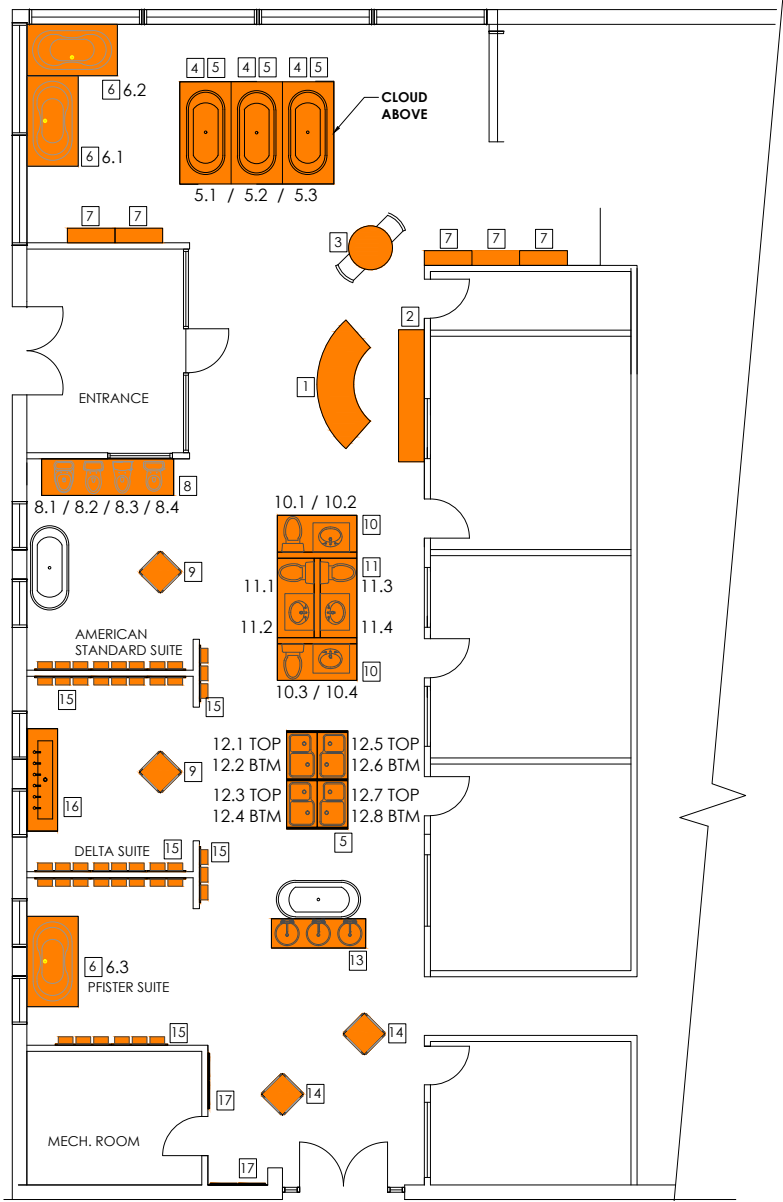

PROJECT RANGE - A

1500 sq. f