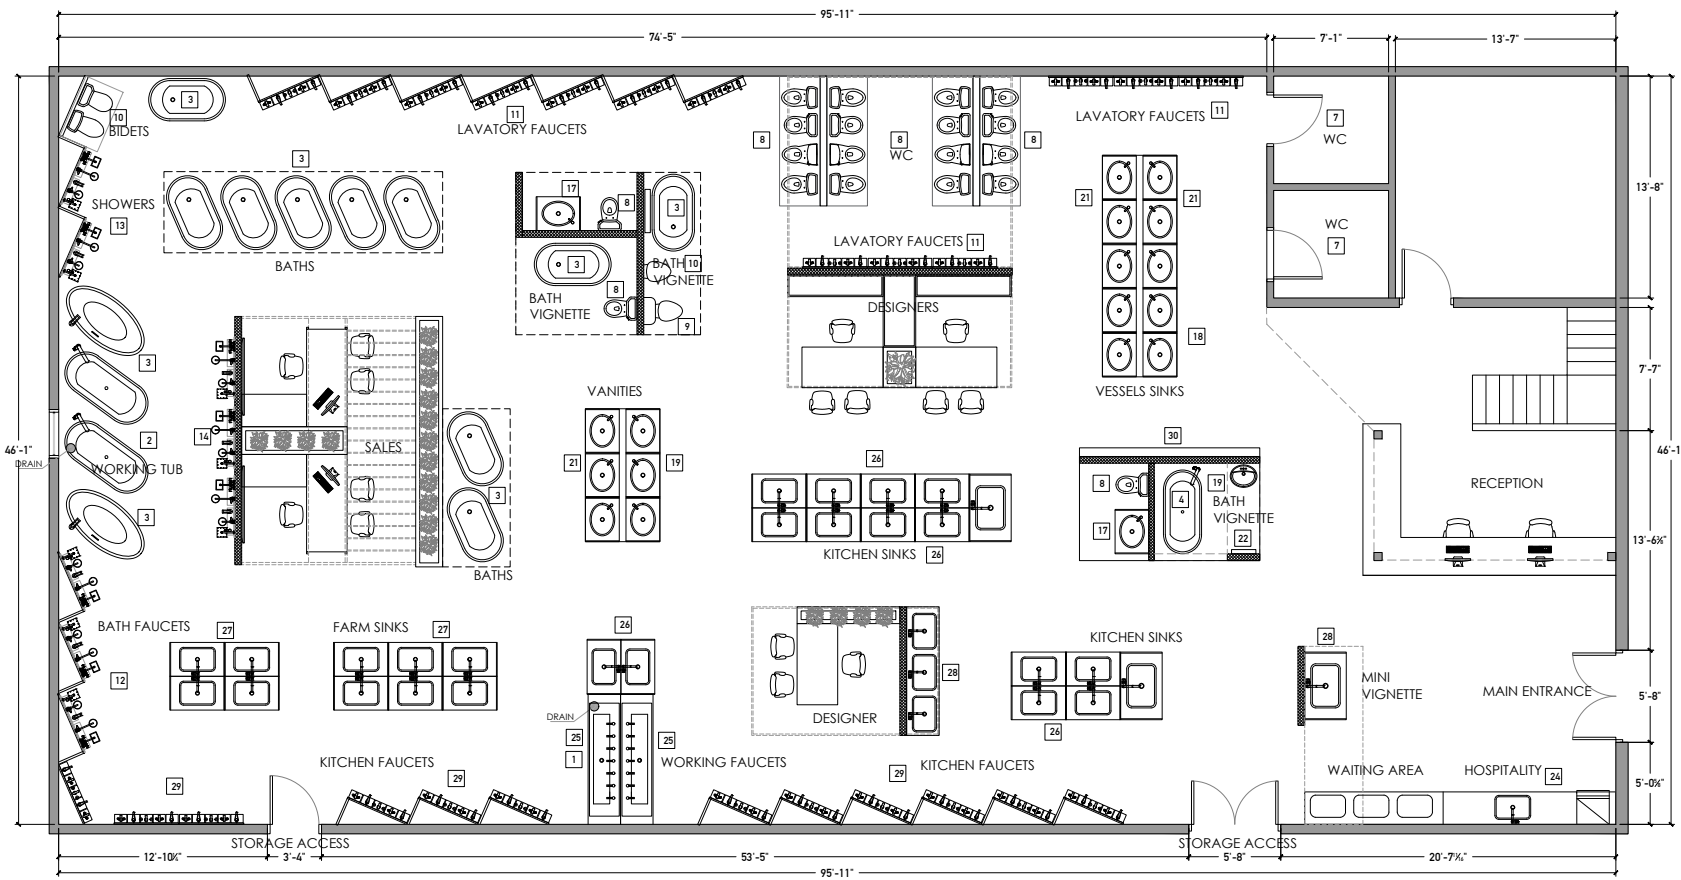

Dimensions: 60" x 35" x 46"

Item : SH.LHTWR60

Product images shown are for illustration purposes only. Actual product may vary.

KITCHEN & LAVATORY FAUCET DIVIDING WALLS.

FREESTANDING KITCHEN FAUCET DIVIDER WALL

Dimensions: 66" x 36" x 24" / 78" x 42" x 24"

Item: SH.ATB.66

Item: SH.ATB.78

DROP IN & UNDERMOUNT TUB BASES 66" / 78"

Dimensions: 66" x 36" x 24" / 78" x 42" x 24"

DROP IN :Item : SH.DTB.66 or SH.DTB.78

UNDERMOUNT :Item : SH.UTB.66 or SH.UTB.78

Product images shown are for illustration purposes only. Actual product may vary.

FIXTURE & ACCESSORY WALLS.

ACCESSORY WALL

Dimensions: 45-3/4" x 1" x 94"

Item: SH.ACCW.45

ACCESSORY TOWER

Dimensions: 24" x 24" x 84"

1500 sq. f

PROJECT RANGE - B

2500 sq. f

PROJECT RANGE - C

5000 sq. f

WHICH ONE IS RIGHT FOR ME ?

With SH Design-Build and SH Display Fixtures, there are now two ways for showroom owners or managers to create spaces that work for clients, staff and the bottom line. Depending on your needs, you can receive full support, from design to installation, or opt for a fast, easy showroom refresh that eliminates the need for a full-scale renovation.